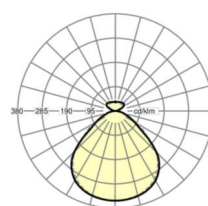

CHARACTERISTICS

Order number	43351028175
EAN number	4020863315710
Commodity code	94051190
Certification mark	IP 20, Protection class I, VDU $65^\circ < 3000$, F, Indoor, CE
Impact resistance (IK rating)	IK03
Ambient temperatur	ta 25°C
Warranty period	5 years

ELECTRICAL ENGINEERING

Controller	Electronic driver M5S5 DALI (1 pcs.)
System output	55W
Mains voltage	230V/50Hz
Circuit breakers (inrush current)	13 pieces/B10, 24 pieces/B16, 25 pieces/C10, 40 pieces/C16
Energy efficiency class/light source	C

LIGHTING TECHNOLOGY

Placement	LED, Colour rendering/Light colour CRI ≥ 80 / 4000K
Colour tolerance (MacAdam)	3SDCM
Nominal luminous flux	6295lm
LED service life	50000h L80/B10 (Tq 25°C)
Luminaire luminous efficiency	115lm/W
UGR lat./long.	18.2 / 18.3

MECHANICS

Housing colour	natural anodised aluminum
Dimensions (LxWxH/DxH)	1480mm x 330mm x 42mm
Weight (net)	9.1kg
Cable entry KE (X/Y)	0mm/0mm
Type of installation	Ceiling-mounted single installation

Dimensions

L	1480 mm	Length
B	330 mm	Width
H	42 mm	Height
A1	700 mm	Mounting distance single mounting
A4	230 mm	Mounting distance (width)
X	0 mm	Distance cable infixed to the center of the luminaire on the X-axis
Y	0 mm	Distance cable infixed to the center of the luminaire on the Y-axis

DEEP-LINK

<https://www.regiolux.de/en/article/43351028175>