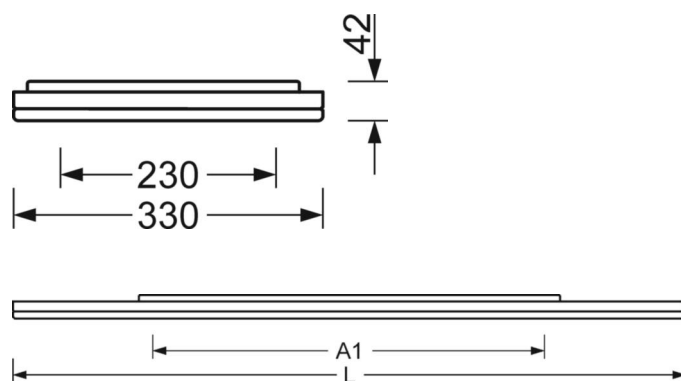

Reference	LED 6300lm 840
η_{LB}	100 %
$\Phi \downarrow/\uparrow$	84 % / 16 %
UGR lat./long.	18.2 / 18.3
VDU	$65^\circ < 3000 \text{ cd/m}^2$